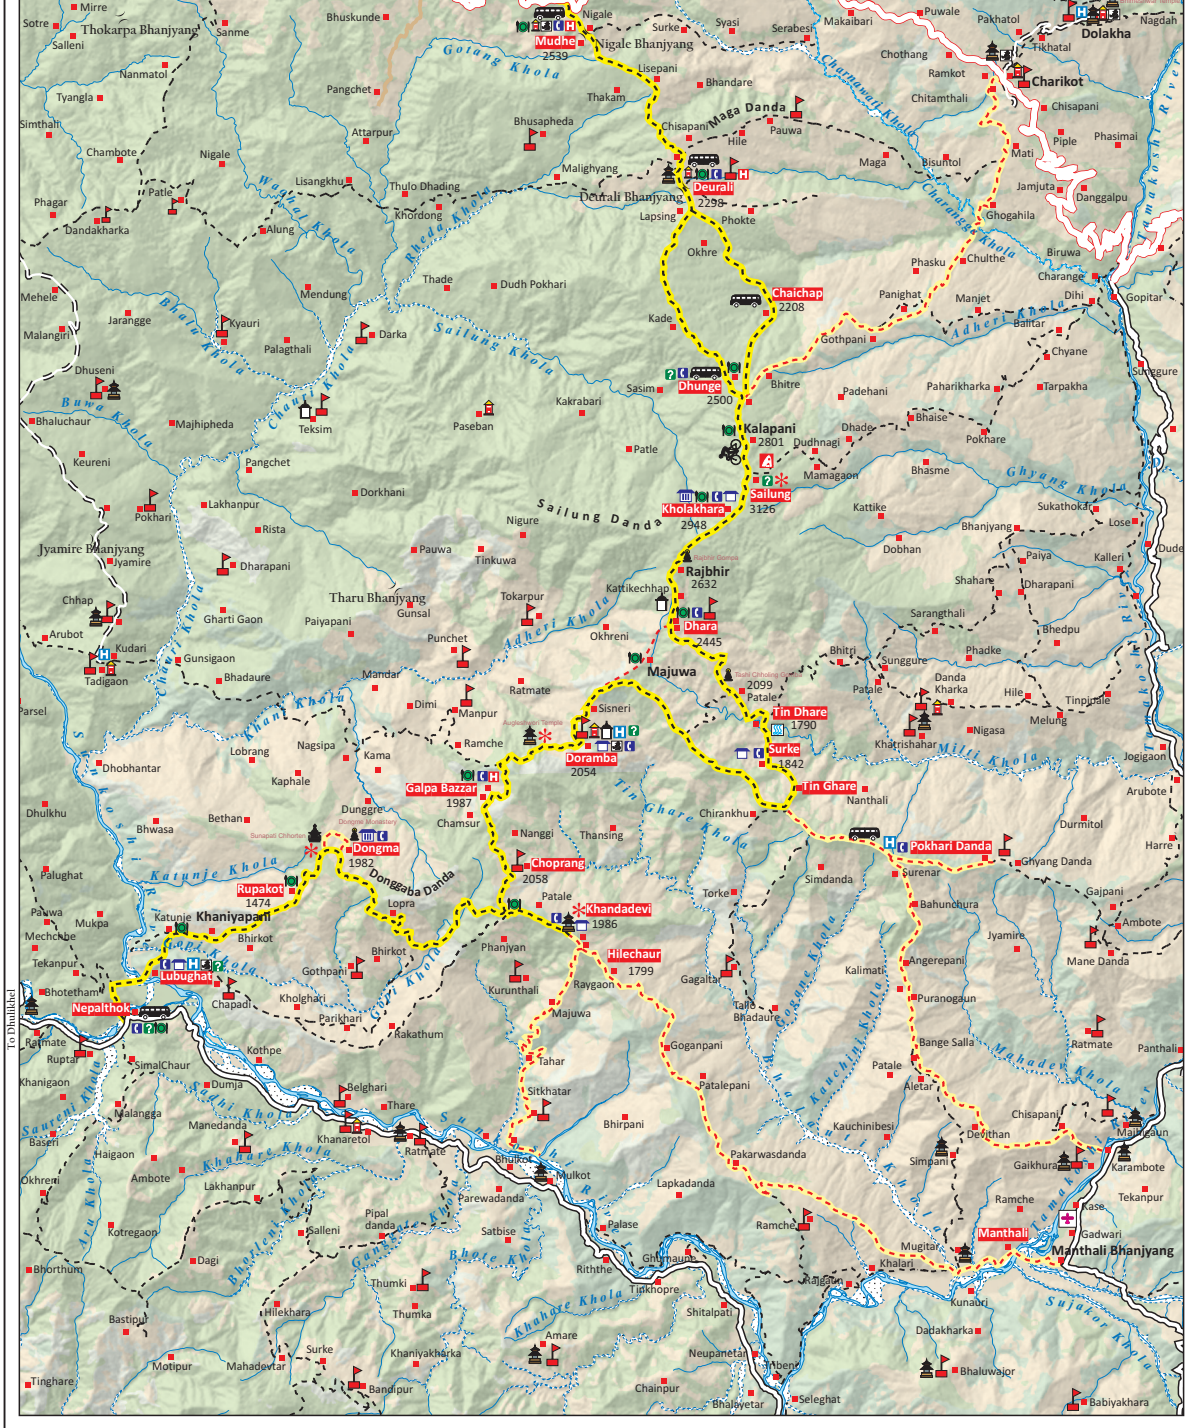

To Kathmandu      To Charikot      To Mudhe

To Dhaulagiri

To Kathmandu      To Charikot      To Mudhe

To Dhaulagiri