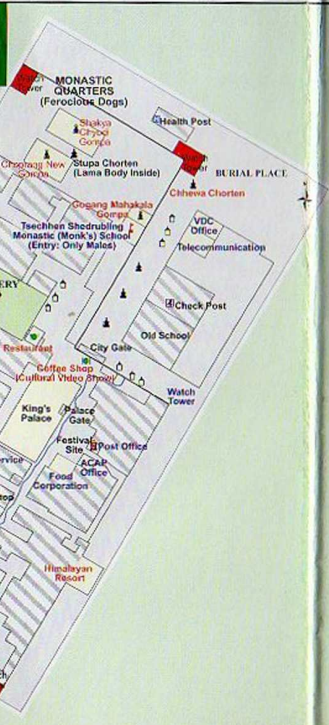

LO MANTHANG The Walled City

MUSTANG-DAMODAR KUND

A

B

C

GHILING (GILING)
3570

SYANBOCHE (SHYANGBOCHEN)
3800

J10

Paha
4218

J11

Ranchung Cave

CHHUSANG
3050

CHHOMRANG
2980

J12

Kagbeni
2810

MUKTINATH
3780