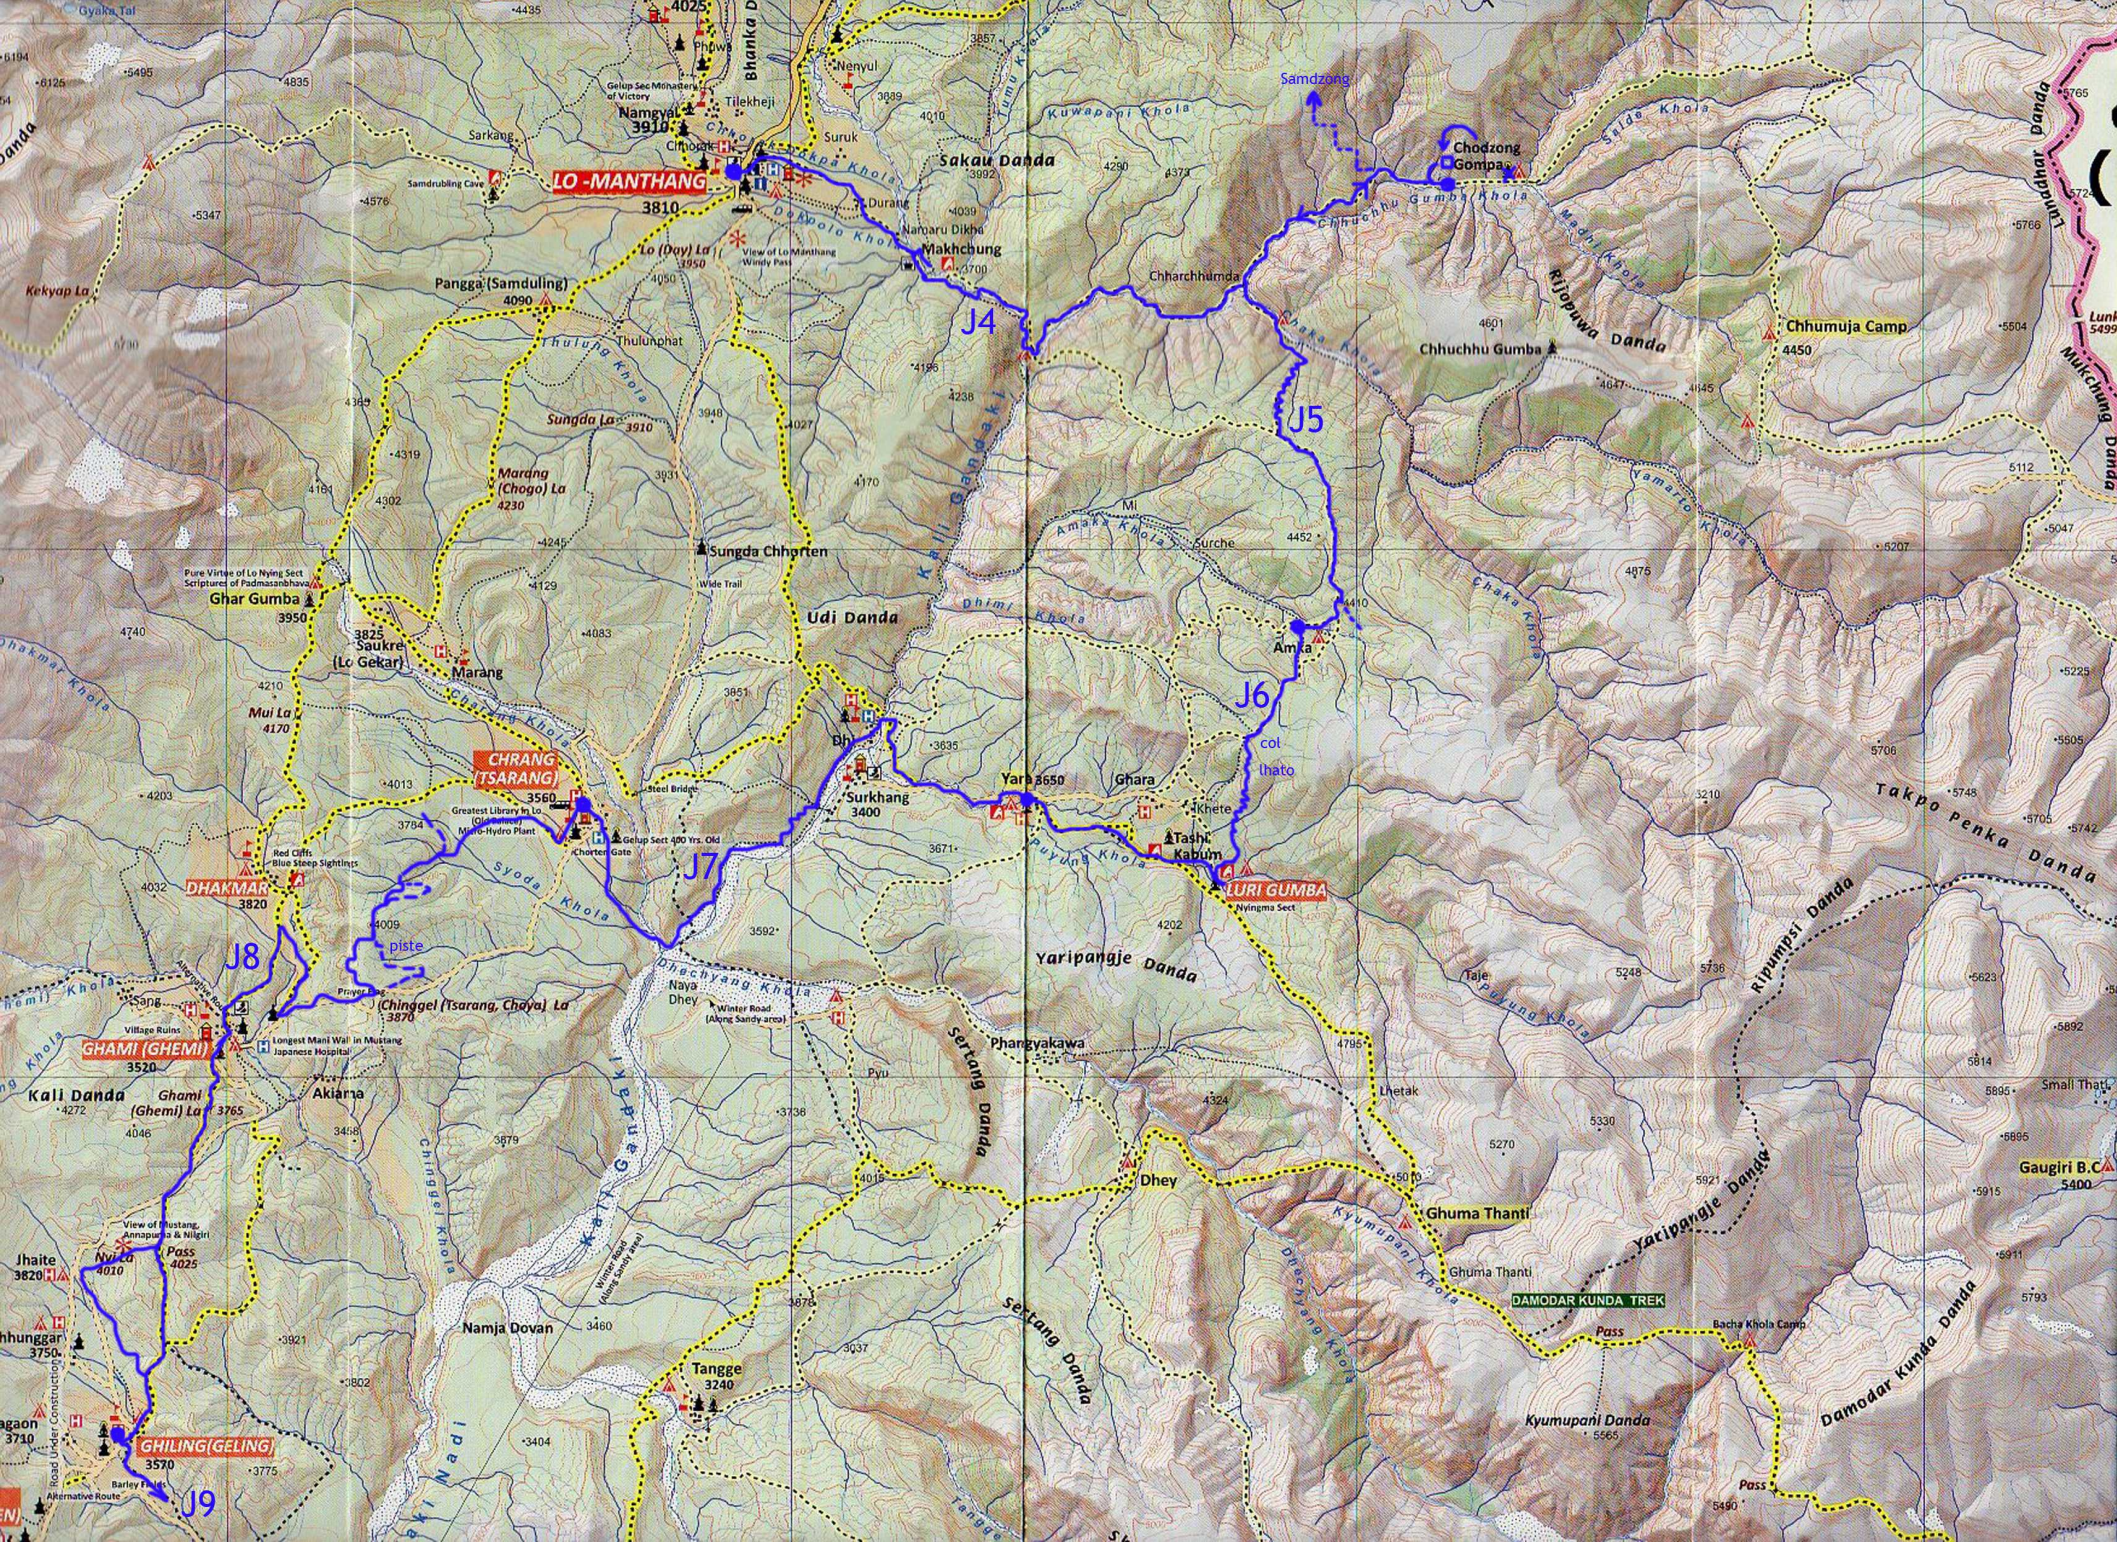

LO MANTHANG The Walled City

MUSTANG-DAMODAR KUND

A

B

C

GHILING (GILING)
3570

SYANBOCHE (SHYANGBOCHEN)
3800

J10

Dajon Paldir
5431

Purkung Himal
6166

Teri Himal
5935

Teri La
5595

JOMOSOM

Puchchar Danda

Tawa Himal

purkung Himal

Domodar Himal