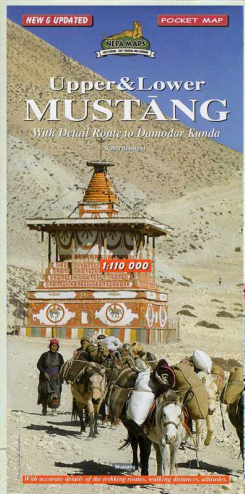

LO MANTHANG The Walled City

MUSTANG-DAMODAR KUND

A

B

C

GHILING (GILING)
3570

SYANBOCHE (SHYANGBOCHEN)
3800

J10